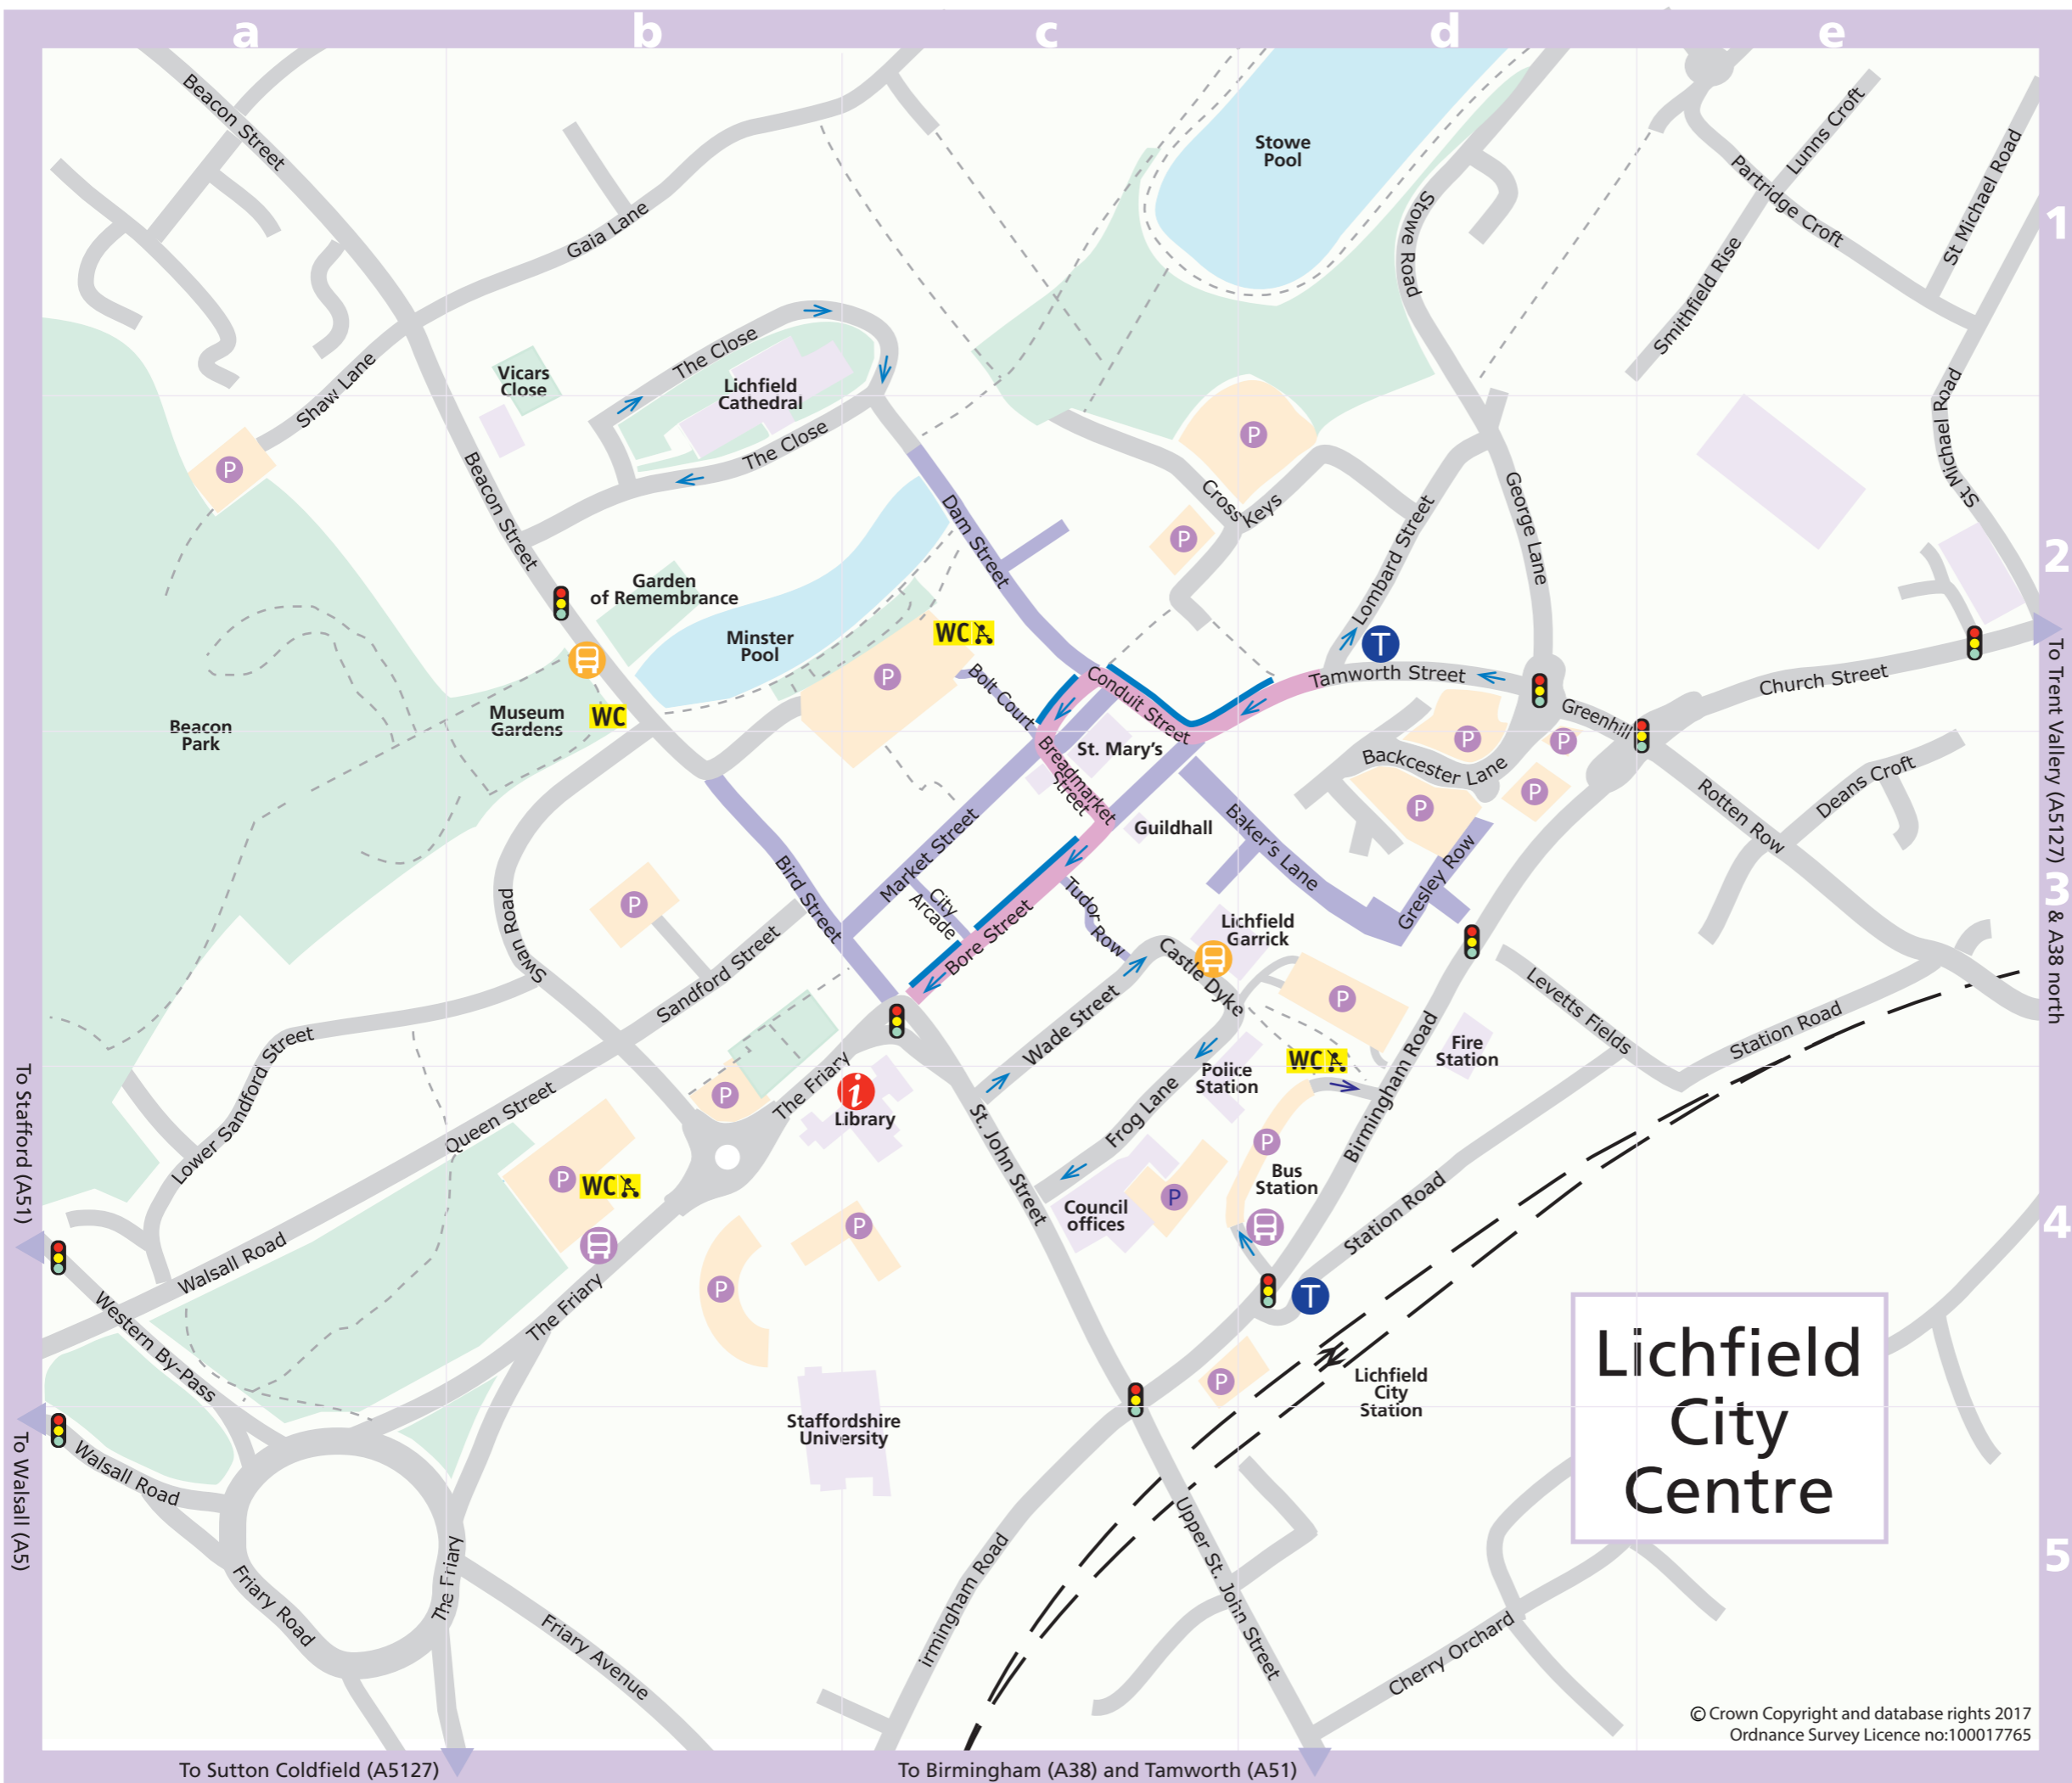

Lichfield City Centre

-  Tourist Information Centre
-  Taxi rank
-  Pedestrianised area
-  Street with pedestrian priority 9am - 6pm
-  Parking
-  Parking (weekends only)
-  On-street parking for disabled
-  WC Toilets (all with disabled facilities)
-  WCA Toilets with parent & baby facilities
-  Coach park
-  Coach pick up/drop off
-  One way street

There is free disabled parking at every car park

Map not to scale

© Crown Copyright and database rights 2017
Ordnance Survey Licence no:100017765